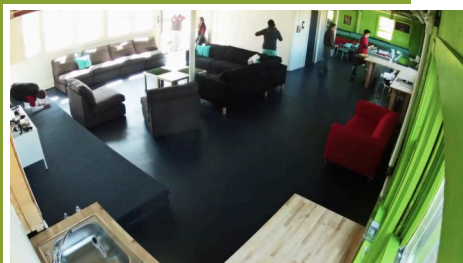

- 120 person capacity
- WiFi included
- Contemporary-style meeting room can be used for lecture or banquet
- Small 15 person breakout room with refrigerator and sink

MARANATHA SANCTUARY: \$400/day

- 2 small breakout rooms
- 120 person capacity
- WiFi included
- Piano

SUNNY CORNER LOUNGE: \$350/day

- 65 person capacity
- WiFi included
- Kitchenette with refrigerator & microwave
- Whiteboard
- Piano

GUEST LIVING ROOM: \$300/day

- 30 person capacity
- WiFi included
- Flat screen TV with DVD player included
- Piano

See other side...

MEETING ROOM

Effective January 1, 2025 / Subject to change

SUN PORCH: \$250/day

- 25 person capacity
- WiFi included
- Piano
- Refrigerator, sink & microwave

Youth Center: \$350/day

- 60 person capacity
- WiFi included
- 2 Conference Rooms & Lobby

REC HALL: \$400/day or \$75/hour (over 4hrs \$280 flat rate)

- 3/4 size basketball gym
- Can accommodate tables and chairs

QUEEN ESTER ROOMS: \$350/day

- 3 room suite
- WiFi included
- Class room style tables and chairs available