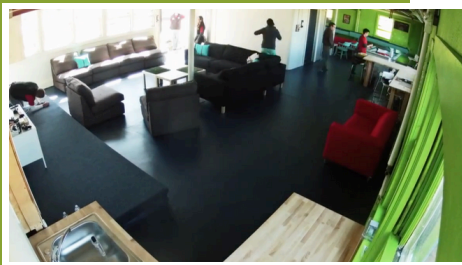

- 120 person capacity
- WiFi included
- Contemporary-style meeting room can be used for lecture or banquet
- Small 15 person breakout room with refrigerator and sink

MARANATHA SANCTUARY: \$400/day

- 2 small breakout rooms
- 120 person capacity
- WiFi included
- Piano

SUNNY CORNER LOUNGE: \$350/day

- 65 person capacity
- WiFi included
- Kitchenette with refrigerator & microwave
- Whiteboard
- Piano

GUEST LIVING ROOM: \$300/day

- 30 person capacity
- WiFi included
- Flat screen TV with DVD player included
- Piano

See other side...

MEETING ROOM

Effective January 1, 2025 / Subject to change

SUN PORCH: \$250/day

- 25 person capacity
- WiFi included
- Piano
- Refrigerator, sink & microwave

REC HALL: \$400/day or \$75/hour (over 4hrs \$280 flat rate)

- 3/4 size basketball gym
- Can accommodate tables and chairs

QUEEN ESTER ROOMS: \$350/day

- 3 room suite

TEEN ROOM: \$250/day

(limited availability: Jan - May)

- 50 person capacity
- WiFi included
- Flat screen TV
- Carpet Ball
- Ping Pong Table