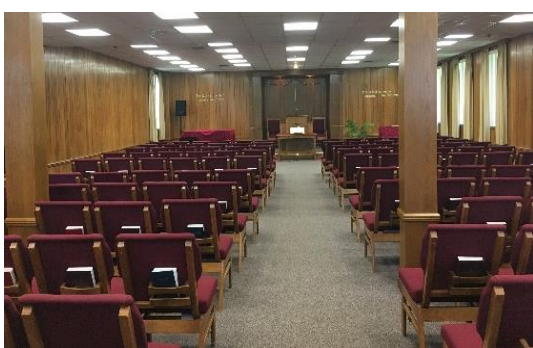

The Large Chapel \$500

- 350 person capacity concert hall setup
- 180 banquet table setup
- WiFi included
- Available September to early June
- Piano

The Commons \$250

- 120 person capacity
- WiFi included
- Contemporary-style meeting room with folding chairs

Maranatha Sanctuary \$200

- 120 person capacity
- WiFi included
- Piano

Upper Rooms \$125

- 50 person capacity
- Main room and two small breakout rooms
- WiFi included
- Piano
- Refrigerator and microwave

Game Room \$100

- 30 person capacity
- WiFi included
- Flat screen 60 inch TV included
- Table shuffleboard & carpet ball table
- Available September to early June

Sun Porch \$100

- 25 person capacity
- WiFi included
- Piano
- Refrigerator, sink & microwave

Guest Living Room \$100

- 30 person capacity
- WiFi included
- Flat screen TV with DVD player included
- Piano

Sunny Corner Lounge \$100

- 65 person capacity
- WiFi included
- Refrigerator, sink & microwave
- Whiteboard
- Piano